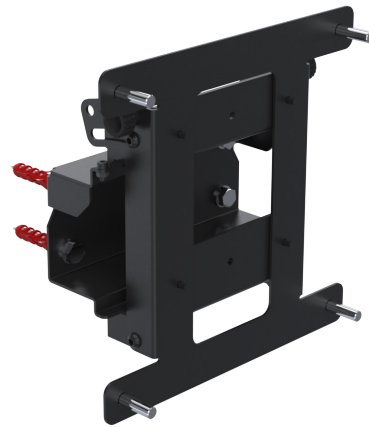

## Tilting wall mount for screens up to 43" (VESA 100 and VESA 200)

Transform your space with our Universal Tilting Wall Mount for single screens up to 43". With adjustable tilt for the perfect viewing angles, it's easy to install and compatible with leading digital signage brands.

### Features:

- Universal tilting Single screen wall mount for screens up to 43"
- Easy hook-on mounting of screen
- Supports VESA 100x100, 100x200, 200x100 and 200x200
- Weight capacity: 80 kg
- Include fixing to secure screen (bottom)
- Quick release plunger can be added for easy installation and maintenance
- Tilt (degrees): 0-15° for < 43" and 0-10° for 43" screens

### Specifications

Screen size	Up to 43"
VESA Mounting standard	100x100, 100x200, 200x100, 200x200
Max weight capacity (kg)	80kg
Distance to wall (cm)	8.7
Warranty	5 Years
Unit per box	1
Net Unit weight (kg)	2.19
Gross Unit weight (kg)	2.3
Product colour	Black
Colour Type	Structured, Anti-Microbial
Other colours available	White, Grey
HS code	8473308000
Main Material	Metal
Number of Screens	1
Screen Orientation	Portrait, Landscape
Security Features	Yes - Secure screw

### Product Dimensions

Unit Depth (mm):	87
Unit Height (mm):	230
Unit Width (mm):	230